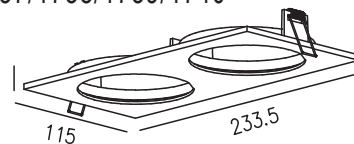

Model: AZ1729/1730/1731/1732/1733/1734/1735/1736/1737/1738/1739/1740

Nazwa: REMO DOWNLIGHT / HUGO DOWNLIGHT

**Azzardo®**

AZ1729/1730/1731/1732 hole size:  $\varnothing 105$

AZ1733/1734/1735/1736 hole size:  $\varnothing 105$

AZ1737/1738/1739/1740 hole size: 225x105

①

②

AZ1729/1730/1731/1732

26.5

$\varnothing 114$

AZ1733/1734/1735/1736

26.5

115

115

AZ1737/1738/1739/1740

26.5

115

233.5

③

④