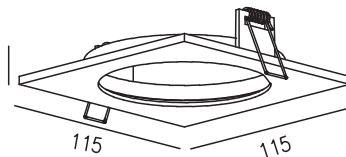

Model: AZ1729/1730/1731/1732/1733/1734/1735/1736/1737/1738/1739/1740

Nazwa: REMO DOWNLIGHT / HUGO DOWNLIGHT

**Azzardo®**

AZ1729/1730/1731/1732 hole size:  $\varnothing 105$

AZ1733/1734/1735/1736 hole size:  $\varnothing 105$

AZ1737/1738/1739/1740 hole size: 225x105

①

②

AZ1729/1730/1731/1732

26.5

$\varnothing 114$

AZ1733/1734/1735/1736

26.5

115

115

AZ1737/1738/1739/1740

26.5

115

233.5

③

④