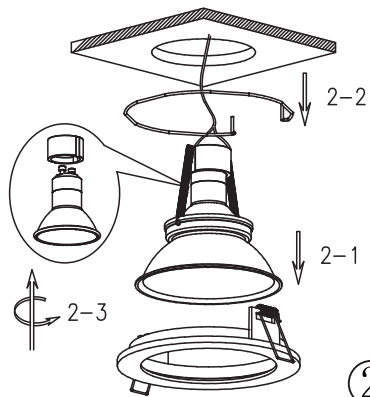

Model: AZ1729/1730/1731/1732/1733/1734/1735/1736/1737/1738/1739/1740

Nazwa: REMO DOWNLIGHT / HUGO DOWNLIGHT

**Azzardo®**

AZ1729/1730/1731/1732 hole size:  $\varnothing 105$

AZ1733/1734/1735/1736 hole size:  $\varnothing 105$

AZ1737/1738/1739/1740 hole size: 225x105

①

②

AZ1729/1730/1731/1732

26.5

$\varnothing 114$

AZ1733/1734/1735/1736

26.5

115

115

AZ1737/1738/1739/1740

26.5

115

233.5

③

④